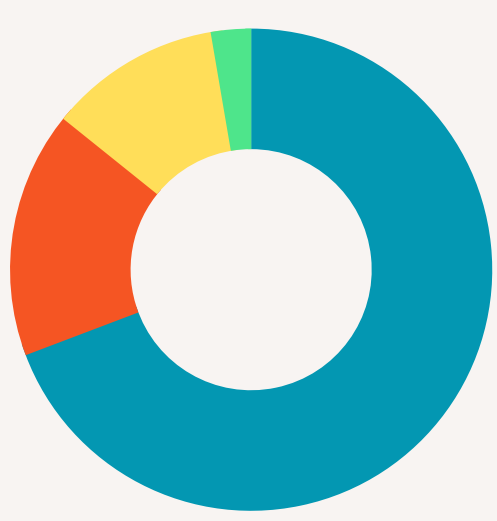

Grade PreK

N G N C ME I G N Q C G U E I U G O O

Page a a
H c e Middle Sc

Gifted Sec a a d Gifted
C e a eac g c

L ca ed a La B a
Sc C M K

Renaissance Teachers 30+
Gifted Specialists 43+

C G E

H f Gifted
Ta g f DVUSD
Pa e